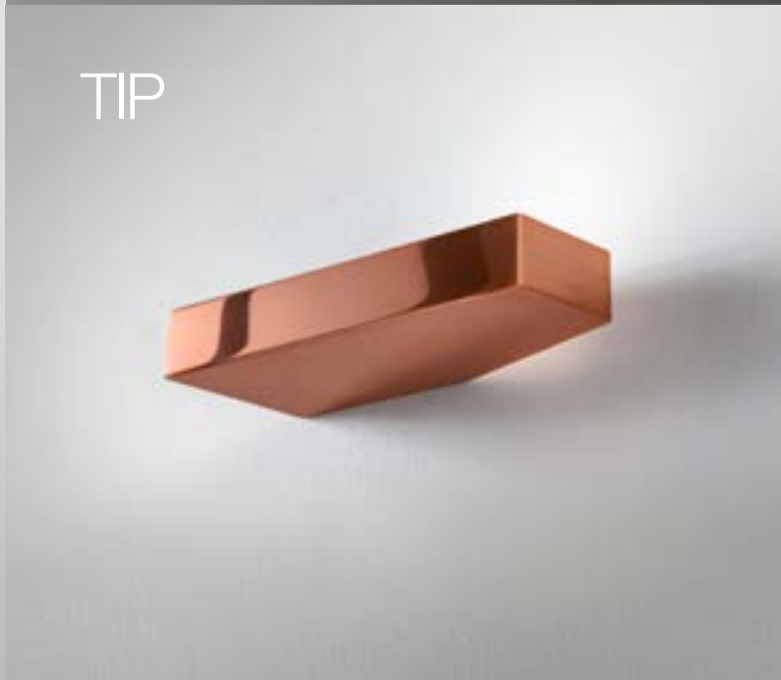

PANZERI®

Panzeri Carlo S.r.l.
Via Padania, 8
20853 Biassono
Monza e Brianza - Italy
T +39 039 2497483
F +39 039 2497396
panzeri@panzeri.it

PANZERI.IT