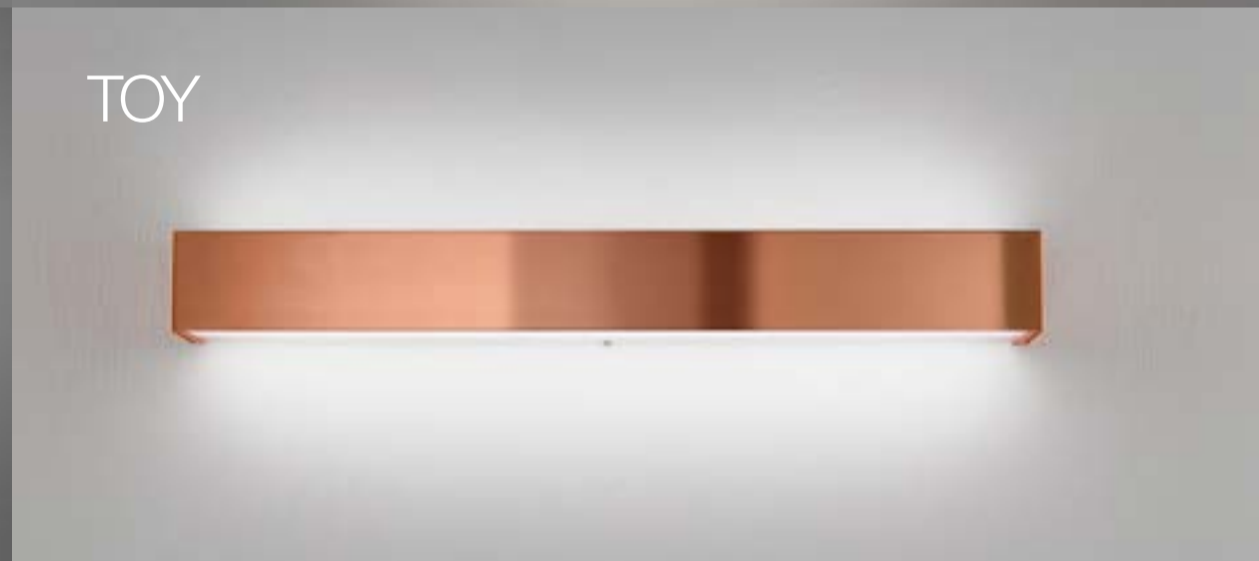

PANZERI®

Panzeri Carlo S.r.l.
Via Padania, 8
20853 Biassono
Monza e Brianza - Italy
T +39 039 2497483
F +39 039 2497396
panzeri@panzeri.it

PANZERI.IT