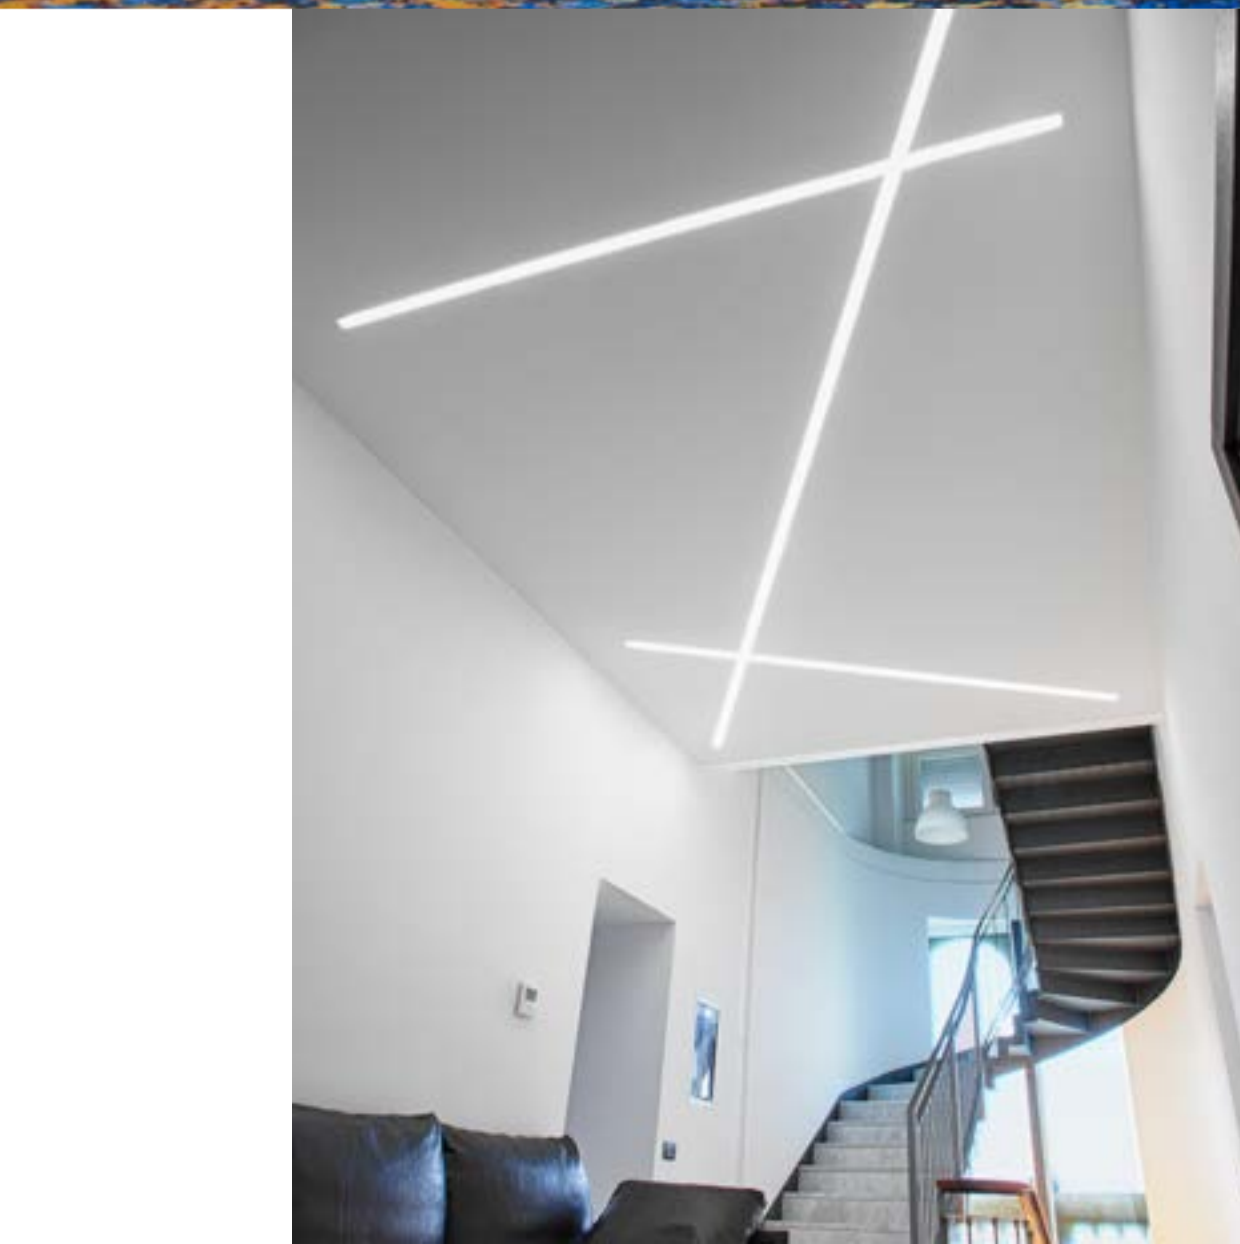

BROOKLYN SPOT

Design Enzo Panzeri 2015

Spot nero orientabile per sistema BROOKLYN completo di driver.
Adjustable black spot for the BROOKLYN system, including driver.

5 Power LED 7,5W 3000K 38° 220-240 V

BROOKLYN

Centro Culturale IMG Candiani - Mestre, Ve - Italia

MANHATTAN

Confindustria Monza, Italia