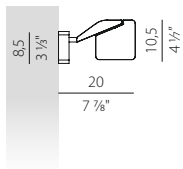

Faretto parete / Wall spot

DIMMABLE

LED 8W 3000K Ra 90 600lm 220 / 240 V

IP20