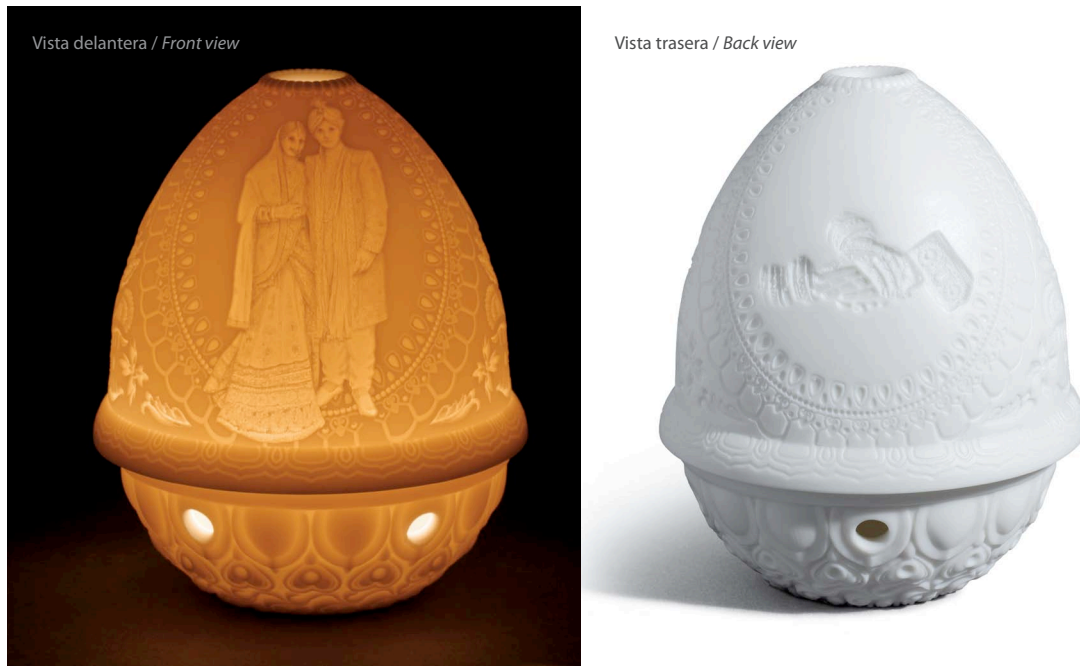

01017361

01017362

Litofanía Zarathustra

12 x Ø 9 cm

Lithophane votive light - Zarathustra

4 3/4" x Ø 3 1/2"

01017361

Litofanía Boda hindú

12 x Ø 9 cm

Lithophane votive light - Indian wedding

4 3/4" x Ø 3 1/2"

**También en el catálogo
de Home Decor.**

**Also in Home Decor
catalogue.**