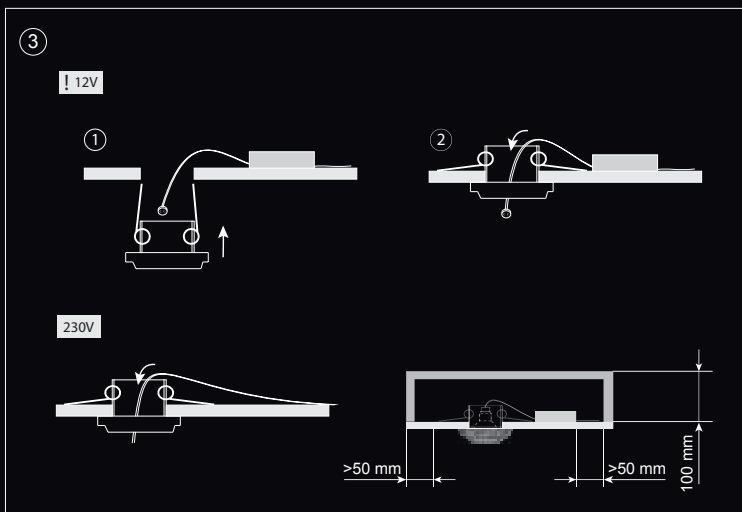

INSTALLATION SCHEMES

СХЕМЫ ПОДКЛЮЧЕНИЯ

SCHEMES DE INSTALACIÓN