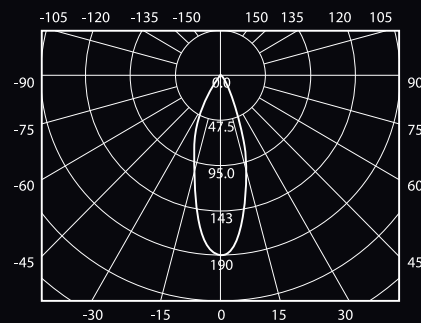

CURVES / КРИВЫЕ СИЛЫ СВЕТА / CURVAS

FDLED-GU535

FDLED-GU537

FDLED-GU105

At FEDE, we love music and believe that it is more pleasant to listen to when integrated with our new lighting collections. FEDE has created a new concept of "Sound & Light" for you to enjoy your favourite music at home.