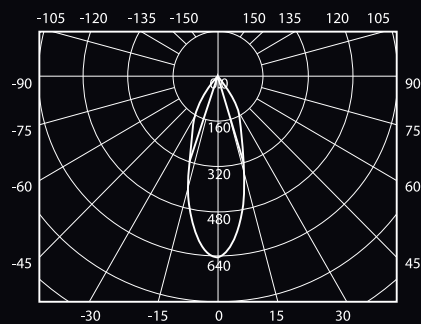

CURVES / КРИВЫЕ СИЛЫ СВЕТА / CURVAS

FDLED-GU535

FDLED-GU537

FDLED-GU105

At FEDE, we love music and believe that it is more pleasant to listen to when integrated with our new lighting collections. FEDE has created a new concept of "Sound & Light" for you to enjoy your favourite music at home.