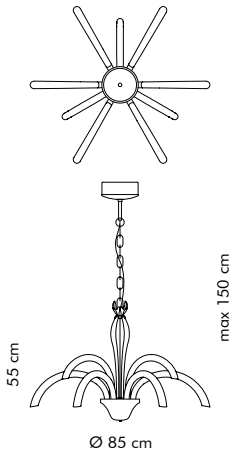

SP 8/286

6+3 x STRIP LED 15W $\approx$
+ 1 centrale 15W

CE IP20