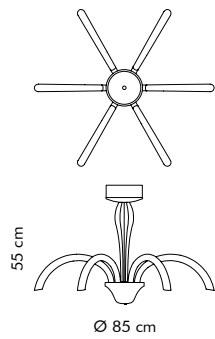

LS 5/286

6 x STRIP LED 15W $\approx$
+ 1 centrale 15W

CE IP20

LP 6/286

3 x STRIP LED 15W $\approx$

CE IP20