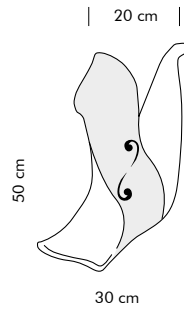

LP 6/289 DX

2 x max 42W E14 ECO
CE IP20

DIFFUSORE - LAMPSHADE - DIFFUSEUR
LAMPENSCHIRM - DIFUSOR

01/22

Bianco/Anticato
White/Antique
Blanc/Antique
Weiss/Antike
Blanco/Antiguo

03/22

Ambr/Anticato
Amber/Antique
Ambr/Antique
Amber/Antike
Ambar/Antiguo

MONTATURA - FRAME - ARMATURE
ARMATUR - MONTURA

56

Ottone Satinato
Brass Matt
Laiton Mat
Messing Satiniert
Latón Satinado

57

Bianco Antichizzato Oro
White/Gold Antique Aged Effect
Blanc/Or vieilli
Weiss Gold Antik
Blanco Envejecedo Oro

58

Bianco Antichizzato Argento
White/Silver Antique Aged Effect
Blanc/Argent vieilli
Weiss Silber Antik
Blanco Envejecedo Plata