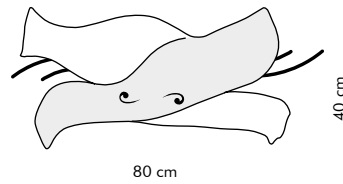

SP 8/289

L 80 cm - H 40 cm - H max 120 cm

LP 6/289 SX
L 30 cm - H 50 cm

Butterfly. 289

DESIGN.
CLAUDIO
SACCON

. 63

SP 8/289

2 x max 52W E27 ECO
or
2 x max 80W R7s 78 mm ECO
CE IP20