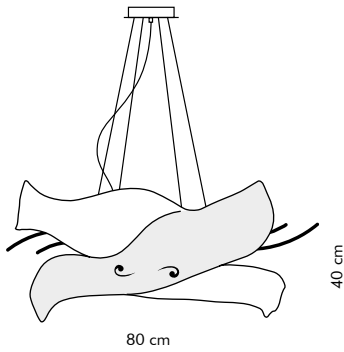

SP 8/289

L 80 cm - H 40 cm - H max 120 cm

LP 6/289 SX
L 30 cm - H 50 cm

Butterfly. 289

DESIGN.
CLAUDIO
SACCON

. 63

SP 8/289

2 x max 52W E27 ECO
or
2 x max 80W R7s 78 mm ECO
CE IP20