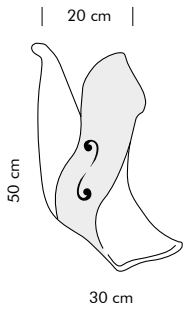

LP 6/289 SX

2 x max 42W E14 ECO
CE IP20