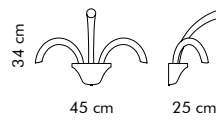

LP 6/286

3 x STRIP LED 15W $\approx$

CE IP20