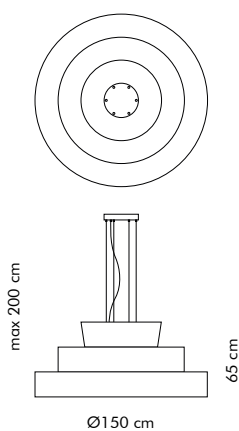

Gigabyte. 281

DESIGN.
GIANPAOLO
CANOVA

SP 8/281

6 x max 55W 2G11

CE IP20