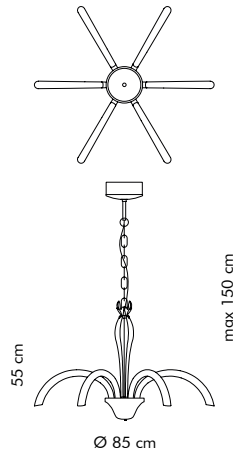

SP 7/286

6 x STRIP LED 15W $\approx$
+ 1 centrale 15W

CE IP20