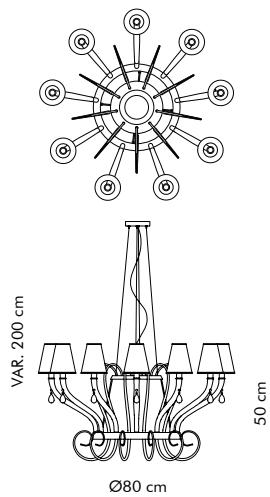

Elisabeth. 284

DESIGN.
TEAM
DESIGN

SP 8/284 9 luci
Ø 80 cm - H 50 cm - H VAR. 200 cm

8. ELISABETH

SP 7/284 6 luci
Ø 80 cm - H 50 cm - H VAR. 200 cm

SP S/284 12 luci
Ø 120 cm - H 70 cm - H VAR. 200 cm

LP 6/284

L 42,5 cm - H 57 cm - SP 32 cm

Elisabeth. 284

DESIGN.
TEAM
DESIGN

11

SP S/284

12 x max 42W **ECO** E14 + PLATE LED 8W
CE

SP 8/284

9 x max 42W **ECO** E14 + STRIP LED 7W
CE