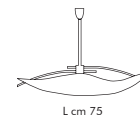

Firenze gold. 212

DESIGN.
CLAUDIO
SACCON

P 8/212

x max 100 W **ECO**

27

r

x max 120 W **ECO**

7s 114 mm