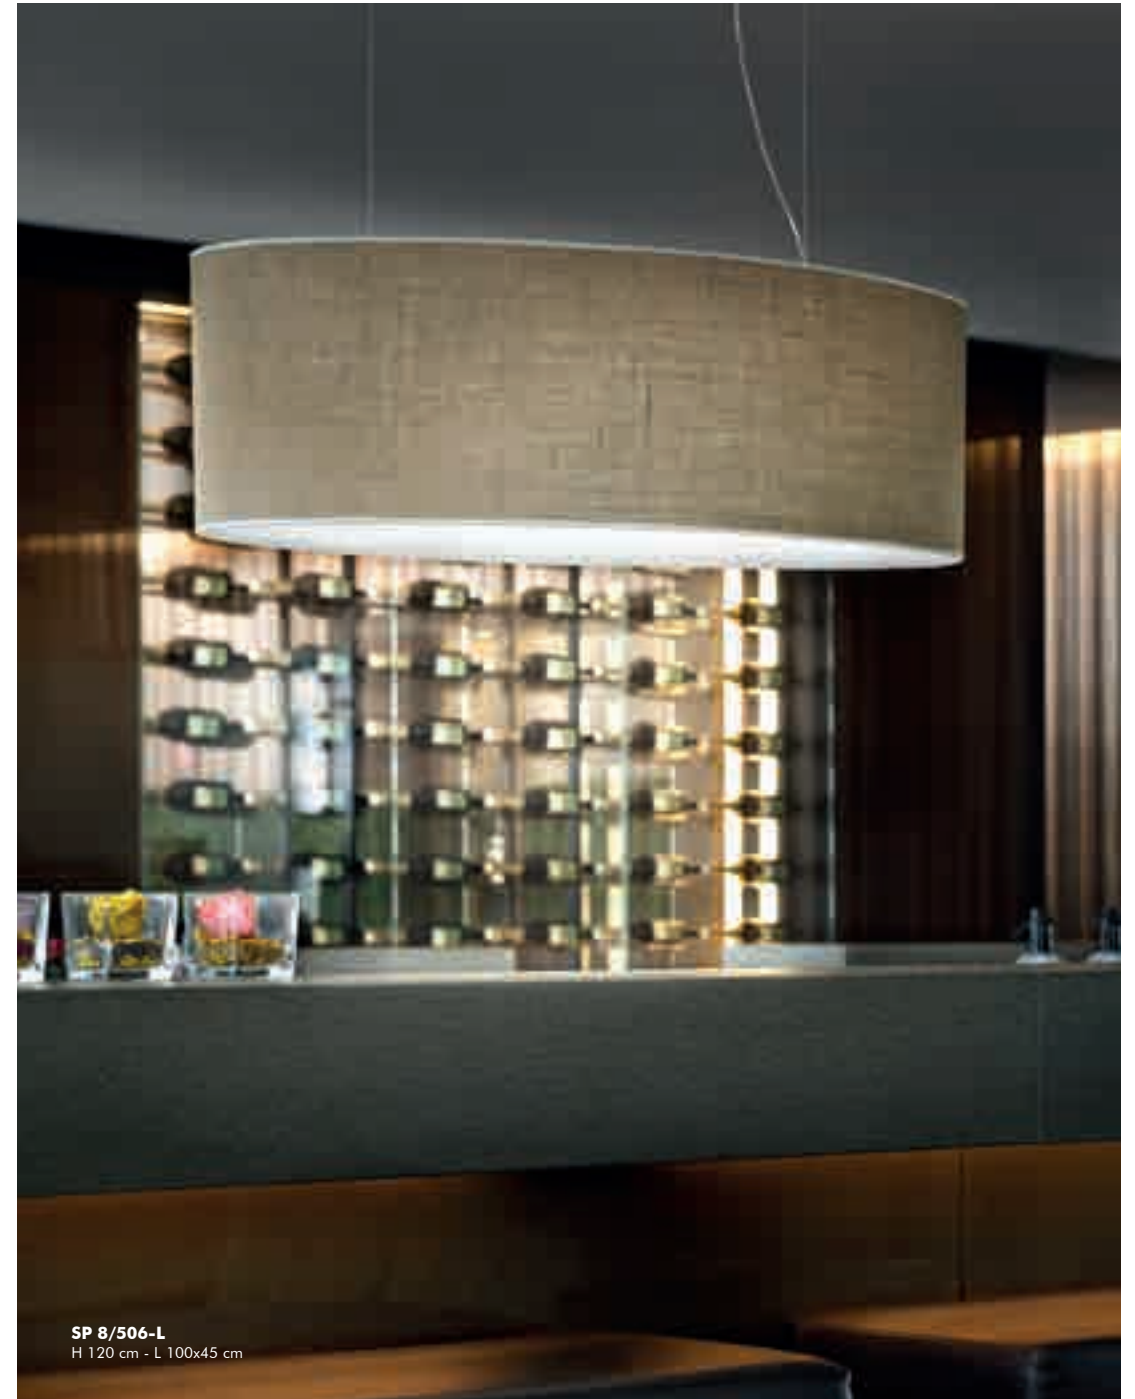

H 120 cm - Ø 90 cm

LT 1/506
H 62 cm - L 18x29 cm

Phoenix. 506

DESIGN.
CIERRESTUDIO

SP 8/506-L
H 120 cm - L 100x45 cm

LP 6/506 B
 H 40 cm - 18x29 cm - SP 19 cm

Phoenix. 506

LP 6/506 B
 H 40 cm - L 18x29 cm - SP 19 cm