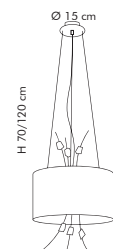

Ø 1,5 cm
H 70/120 cm
Ø 32 cm

SP 7/255

1 x max 70W **ECO**

E27

CE