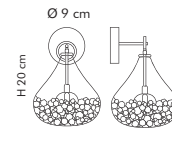

LP 6/276
1 x max 25W **ECO**
GY 6,35 $\Rightarrow$ $\Leftarrow$
CE **IP20** $\square$ ∇