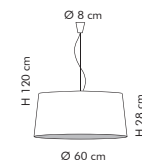

SP 7/505-L

1 x max 70W **ECO** E27