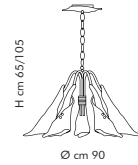

Kingston. 202-203

DESIGN.
R. CADDEO
CIERRESTUDIO

SP 5/203
5 x max 100 W
E14