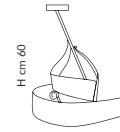

Ø cm 55

SP 8/240

2 x max 70 W **ECO**
E27