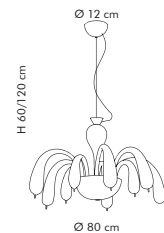

Redentor. 254

DESIGN.
TEAM
DESIGN

SP 8/254
9 x max 14W **ECO** G4
CE