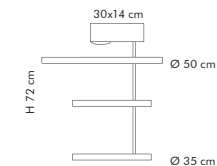

SP 7/272
11 LED 1W +
1 x max 80W **ECO**
R7s → 78 mm
☒ IP20