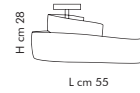

51
rosso rame
copper red

55
marrone antico
antiqued brown

44
antracite
anthracite

Capri. 240

DESIGN.
CLAUDIO
SACCON

LP 6/240 A sx - dx - H cm 34
LP 6/240 B - H cm 55

Capri. 240

DESIGN.
CLAUDIO
SACCON