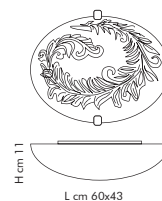

H cm 11

L cm 60x43

LS 4/263

2 x max 36 W
2G11