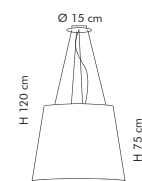

SP 8/505

3 x max 70W **ECO** E27