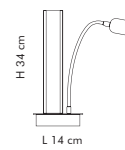

LT 2/267 D
STRIP LED 4W $\approx$ +
1 LED 1W
CE **IP20** **ES**