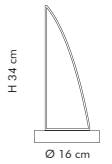

LT 2/267 A
STRIP LED 4W $\approx$ +
CE **IP20** **ES**