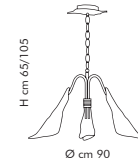

SP 8/203
3 x max 100 W
E14