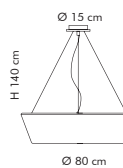

SP 8/241
3 x max 52W **ECO**
E27
CE