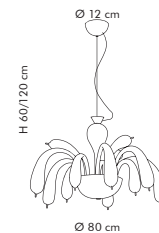

SP 5/254
12 x max 14W **ECO** G4
CE