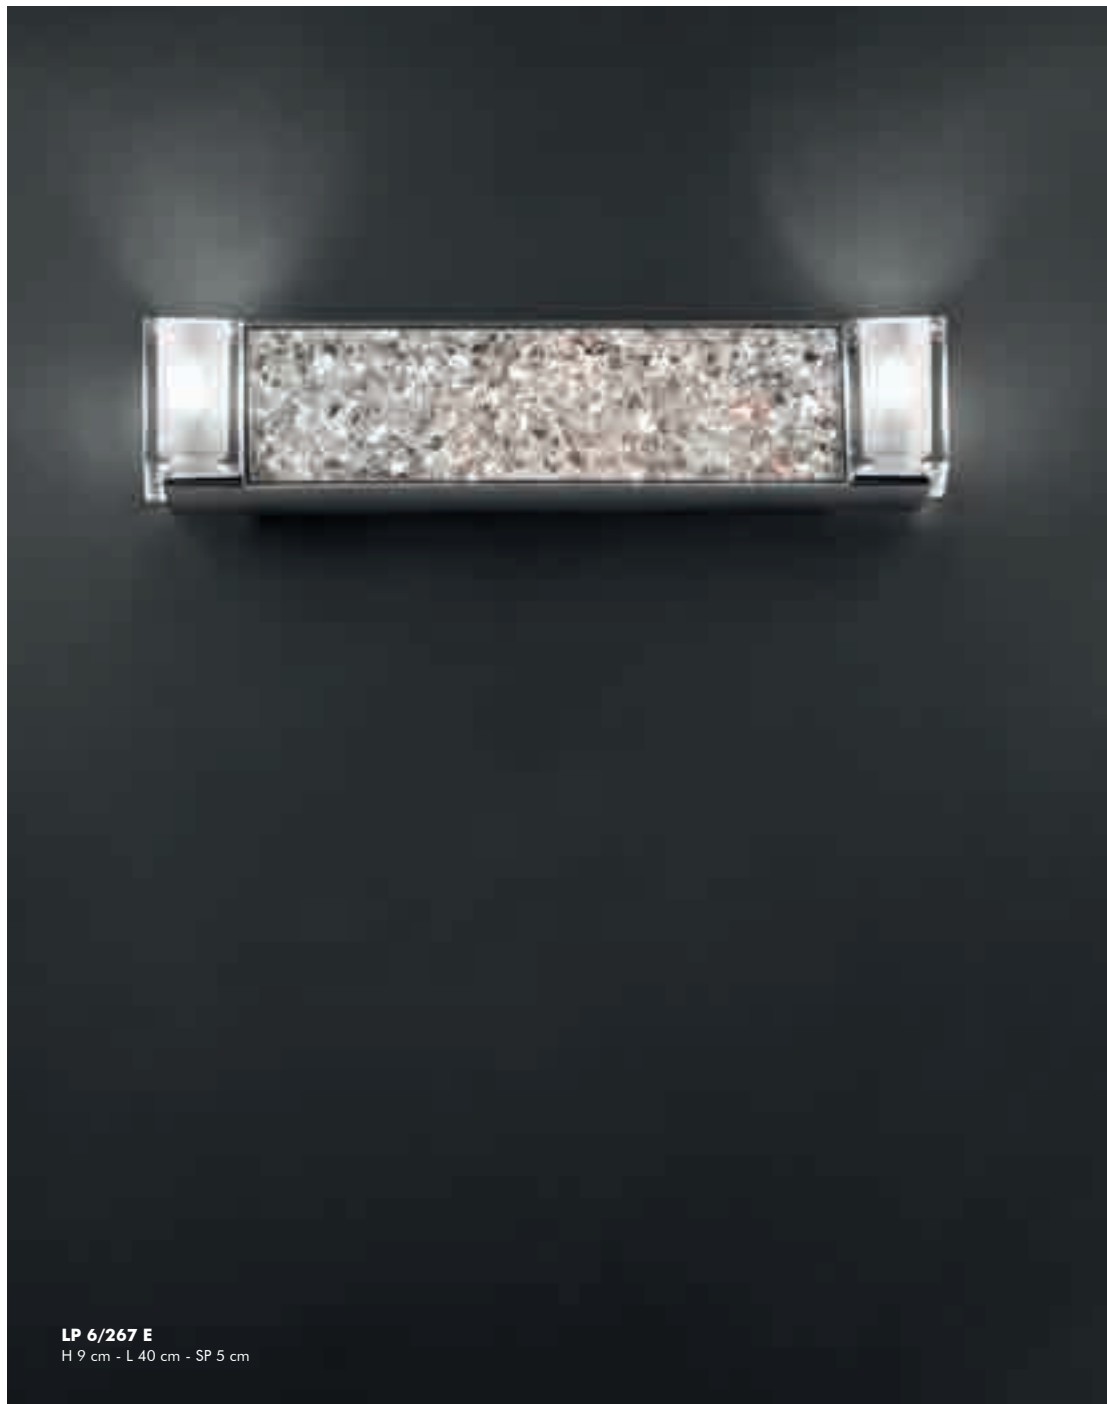

LS 4/267 H 15 cm - Ø 40 cm
LS 5/267 H 15 cm - Ø 60 cm

LP 6/267 E
H 9 cm - L 40 cm - SP 5 cm