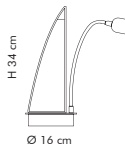

LT 2/267 B
STRIP LED 4W $\approx$ +
1 LED 1W
CE **IP20** **ES**