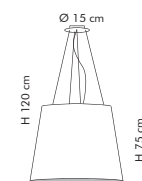

SP 8/505-L

3 x max 70W **ECO** E27

SP 8/505

H 120 cm - Ø 90 cm