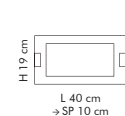

LT 1/214
H 25 cm - L 20 cm

Belluno. 214

DESIGN.
CLAUDIO
SACCON

1 x max 160W **ECO**
R7s 114 mm
or
2 x max 70W **ECO** E27
or
2 x 26W G24q-3
CE

1 x max 160W **ECO**
R7s 114 mm
or
2 x max 70W **ECO** E27
or
2 x 26W G24q-3
CE

1 x max 160W **ECO**
R7s 114 mm
CE

LP 6/214 A

1 x max 120W **ECO**
R7s 114 mm
or
1 x max 70W **ECO** E27
or
1 x 26W G24q-3
CE

1 x max 42W **ECO** E14
CE

DIFFUSORE - LAMP SHADE - DIFFUSEUR
LAMPENSCHIRM - DIFUSOR

MONTATURA - FRAME - ARMATURE
ARMATUR - MONTURA