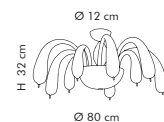

LS 4/254
9 x max 14W **ECO** G4
CE