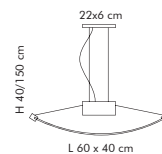

SP 8/214

1 x max 160W **ECO**
R7s 114 mm
CE