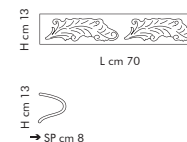

H cm 13

L cm 70

H cm 13

→ SP cm 8

LP 6/263 B

1 x max 24 W
T5

or
1 x max 55 W
2G11