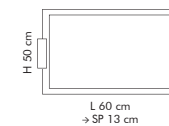

LS P/214

1 x max 160W **ECO**
R7s 114 mm
or
2 x max 70W **ECO** E27
or
2 x 26W G24q-3
CE

1 x max 160W **ECO**
R7s 114 mm
or
2 x max 70W **ECO** E27
or
2 x 26W G24q-3
CE