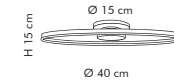

LS 4/267
1 x max 80W **ECO**
R7s $\rightarrow$ 78 mm +
STRIP LED 10W $\approx$ +
or
1 x max 75W QR111 $\rightarrow$ +
STRIP LED 10W $\approx$ +
CE **IP20** **ES**