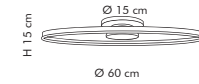

LS 5/267
1 x max 80W **ECO**
R7s $\rightarrow$ 78 mm +
STRIP LED 14W $\approx$ +
or
1 x max 75W QR111 $\rightarrow$ +
STRIP LED 14W $\approx$ +
CE **IP20** **ES**

DIFFUSORE - LAMP SHADE - DIFFUSEUR
LAMPENSCHIRM - DIFUSOR