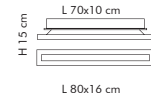

LS Q/267
1 x max 55W 2G11 $\rightarrow$ +
STRIP LED 14W $\approx$ +
CE **IP20** **ES**