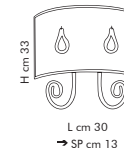

LP 6/257
1 x max 42 W **ECO**
E14
C C IP20 V ES