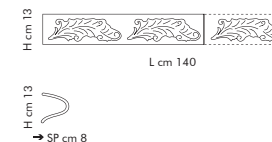

H cm 13

L cm 140

H cm 13

→ SP cm 8

LP 6/263 C

2 x max 24 W
T5

or
2 x max 55 W
2G11