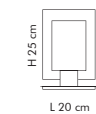

1 x max 120W **ECO**
R7s 114 mm
or
1 x max 70W **ECO** E27
or
1 x 26W G24q-3
CE

LT 1/214