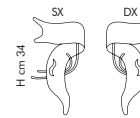

L cm 24 L cm 24
→ SP cm 11

LP 6/240 A sx-dx

1 x max 48 W **ECO**
G9