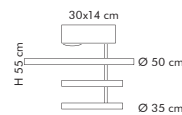

Aragorn. 272

DESIGN.
ARMANDO
D'ANDREA

LS 4/272
11 LED 1W +
1 x max 80W **ECO**
R7s → 78 mm
☒ IP20

LP 6/272
2 LED 1W +
1 x max 48W **ECO**
R7s → 78 mm
☒ IP20