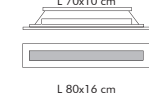

LS Q/267
1 x max 55W 2G11 $\rightarrow$ +
STRIP LED 14W $\approx$ +
CE **IP20** **ES**