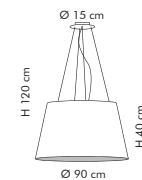

SP L/505-L

3 x max 70W **ECO** E27