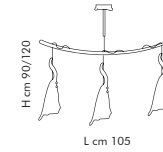

SP 5/202
3 x max 100 W
E14