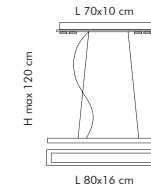

SP 7/267
4 x max 40W **ECO** GZ10 $\rightarrow$ +
STRIP LED 13W $\approx$ +
CE **IP20** **ES**