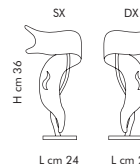

L cm 24 L cm 24

LT 1/240 sx-dx

1 x max 48 W **ECO**
G9