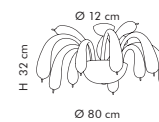

LS 5/254
12 x max 14W **ECO** G4
CE