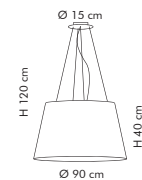

SP L/505

3 x max 70W **ECO** E27