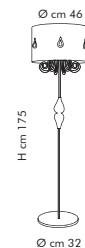

PI 3/257
3 x max 52 W **ECO**
E27
C C IP20 V ES