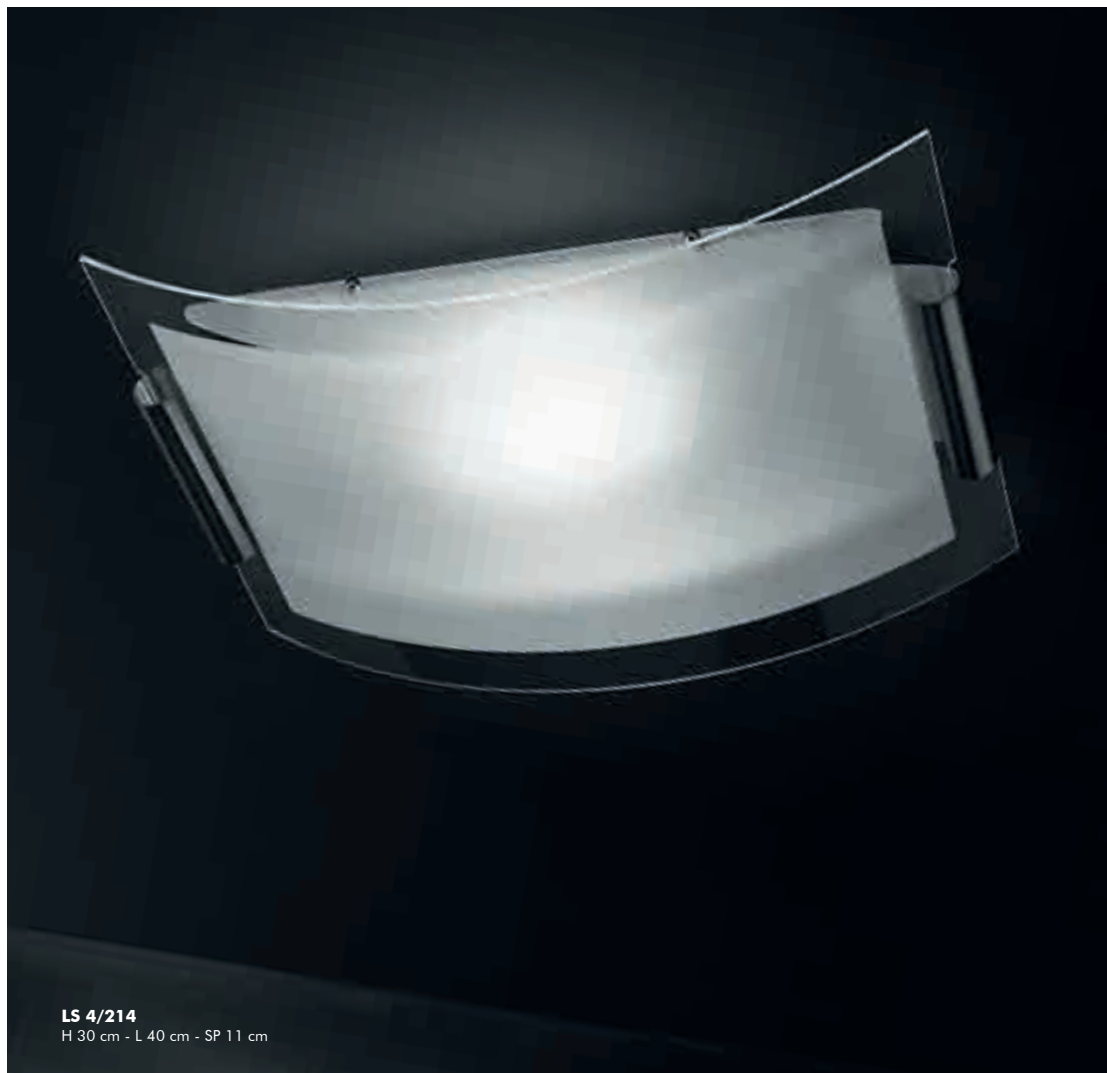

Belluno. 214

DESIGN.
CLAUDIO
SACCON